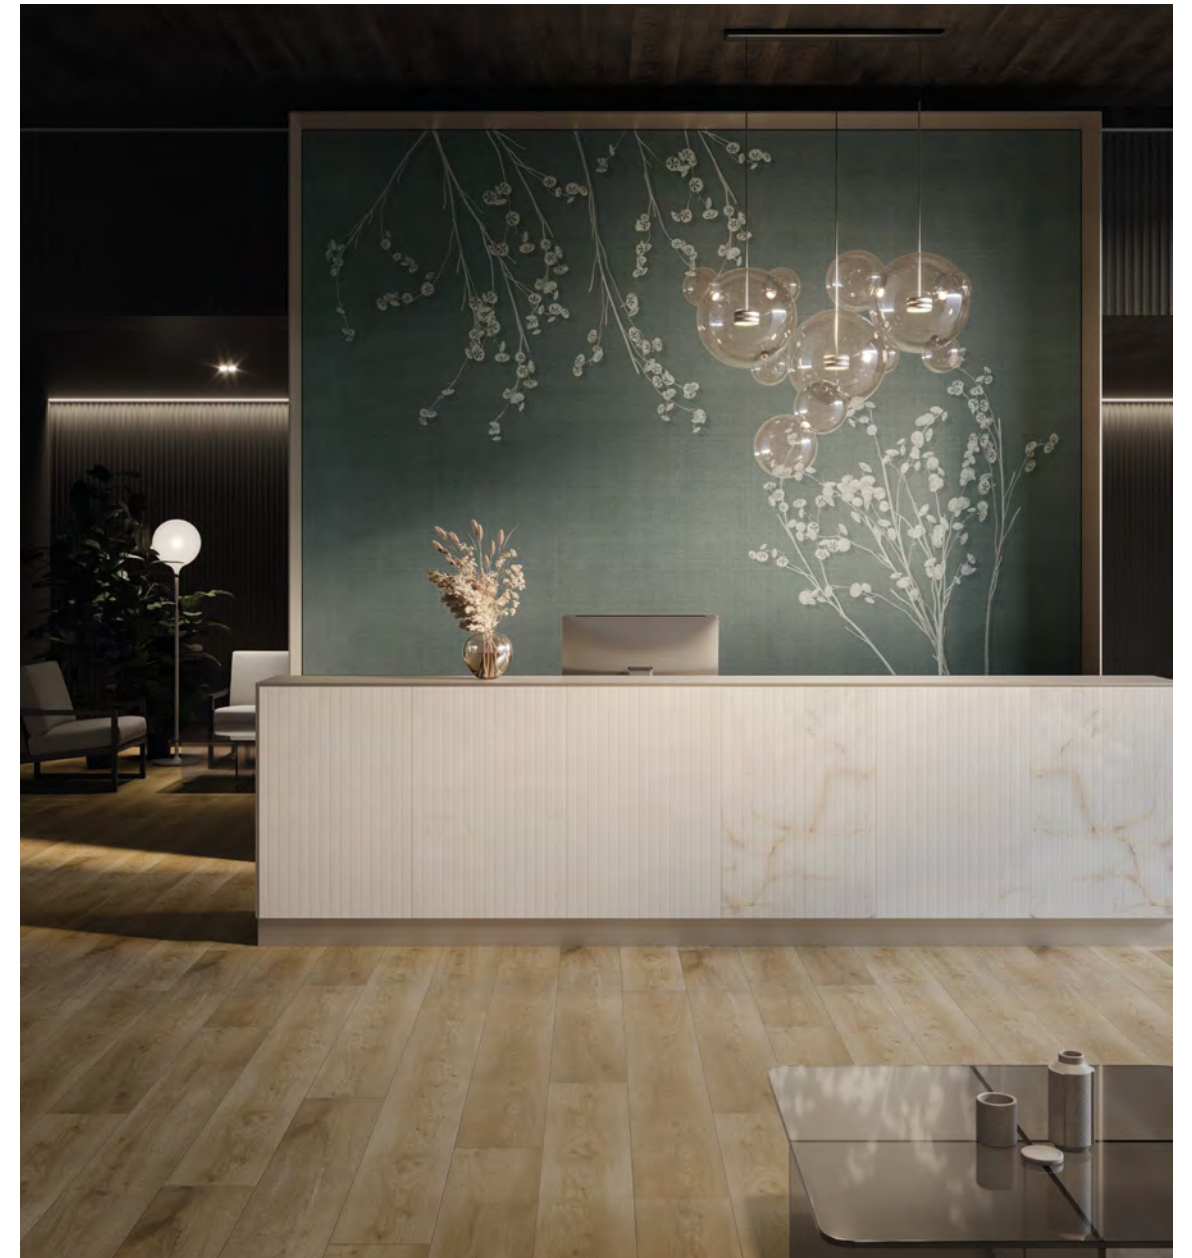

Wall Covering: Skins Nature Cotton Dark, Golden White Totem Classico **Complements:** Set Deco Picat Crema Italia

Roll

Lightfastness

Washable

Gluing
the Wall

Easy to
Tear Off

Straight
Match

Vinyl