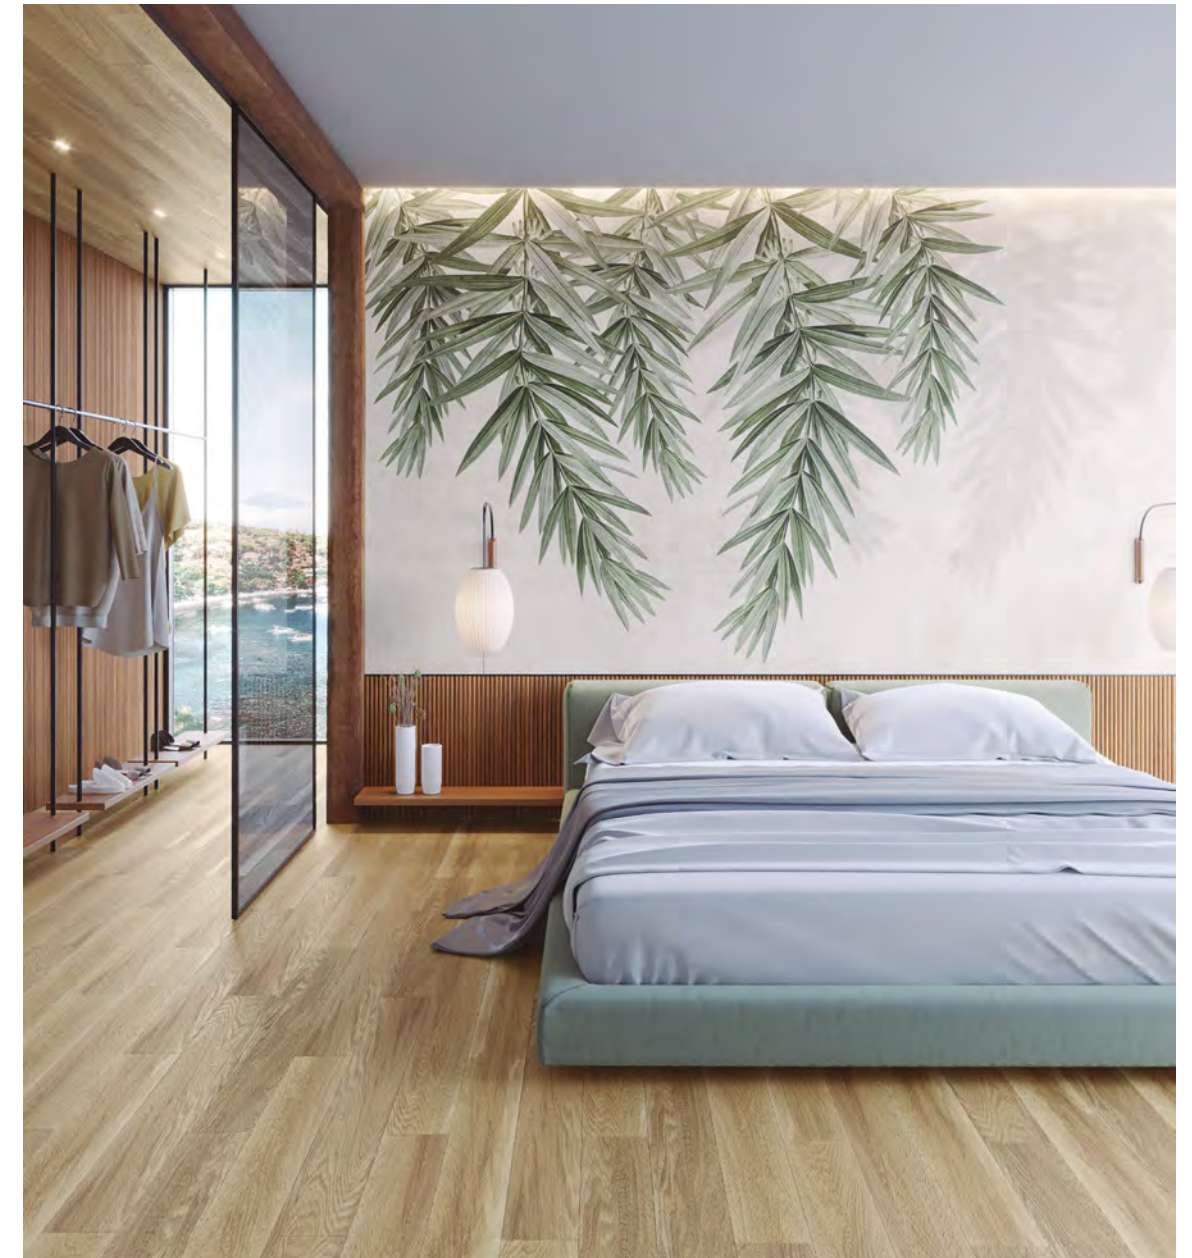

SKINS NATURE LINEN LIGHT
280cm x 400cm
110 1/4" x 157 1/2"
100344435- G230

Roll

Lightfastness

Washable

Gluing the Wall

Easy to Tear Off

Straight Match

Vinyl

Skins

NATURE
MURALS

SKINS NATURE OLIVE CLEAR

280cm x 400cm
110 1/4" x 157 1/2"
100344431- G230

SKINS NATURE OLIVE COAL

280cm x 400cm
110 1/4" x 157 1/2"
100344433- G230

SKINS NATURE OLIVE MARFIL

280cm x 400cm
110 1/4" x 157 1/2"
100344432- G230

Wall Covering: Skins Nature Olive Marfil

Roll

Lightfastness

Washable

Gluing the Wall

Easy to Tear Off

Straight Match

Vinyl