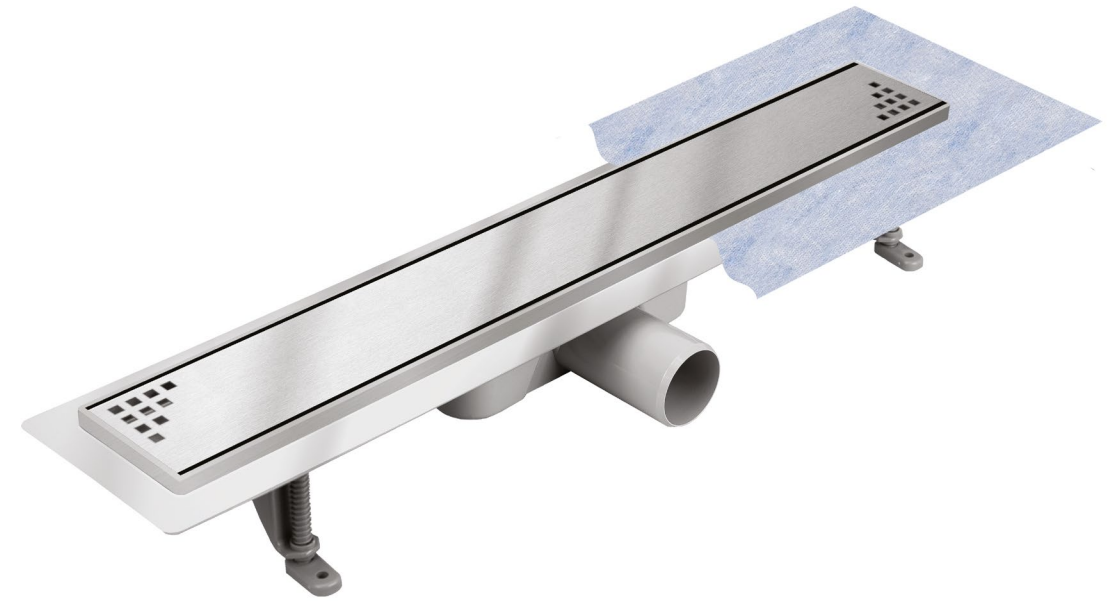

Odpływ quadro

Shower drain **quadro**

Index	Zestaw* / set*
RQ50set	Odpływ z rusztem QUADRO 50 cm / Drain with QUADRO grate 50 cm
RQ60set	Odpływ z rusztem QUADRO 60 cm / Drain with QUADRO grate 60 cm
RQ70set	Odpływ z rusztem QUADRO 70 cm / Drain with QUADRO grate 70 cm
RQ80set	Odpływ z rusztem QUADRO 80 cm / Drain with QUADRO grate 80 cm
RQ90set	Odpływ z rusztem QUADRO 90 cm / Drain with QUADRO grate 90 cm
RQ100set	Odpływ z rusztem QUADRO 100 cm / Drain with QUADRO grate 100 cm

PL

ⓘ Zestaw zawiera pełen komplet, który zalecany jest przez producenta do prawidłowego montażu.

W zestawie znajduje się: rynienka odpływowa z zamontowanym syfonem, ruszt, mankiet uszczelniający, regulowane nóżki montażowe.

EN

ⓘ The set contains a full set, which is recommended by the manufacturer for proper assembly.

The set includes: drain with installed siphon, grate, waterproof membrane, adjustable mounting legs.