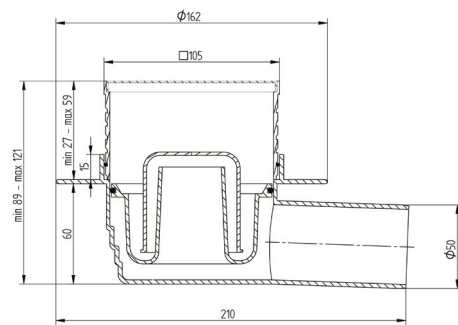

Kratki ściekowe **standard**

Floor **drains standard**

vogi. plastic

X1A

PL

EN

Korpus poziomy	Horizontal outlet
Syfon mokry	Wet siphon
Ruszt Inox	Inox grate

Y2A