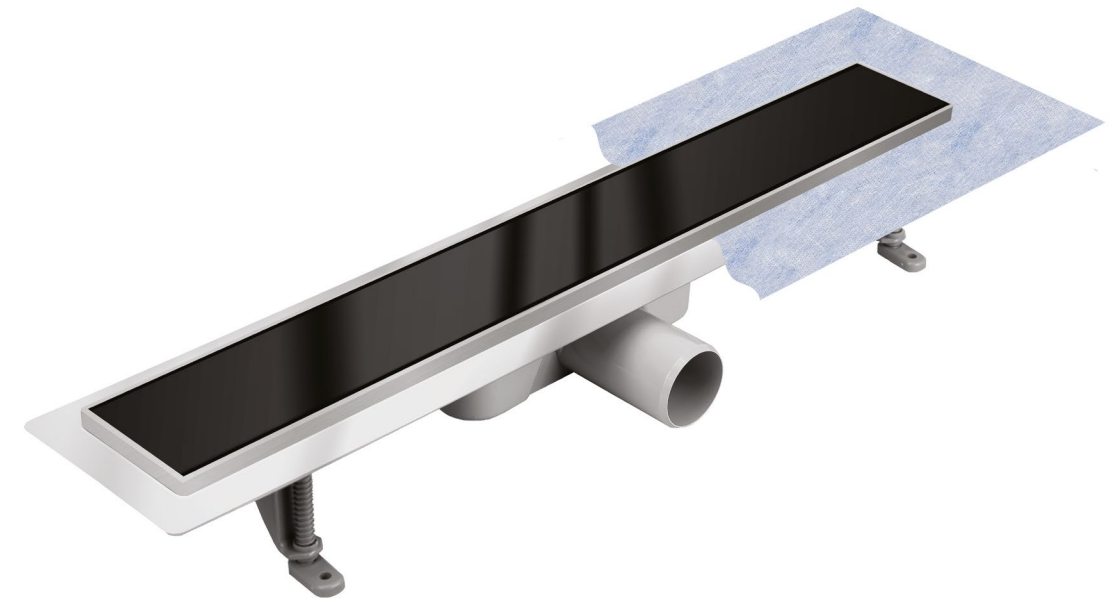

Odpiływ szkło czarne

Shower drain glass black

Index	Zestaw* / set*
RSC50set	Odpiływ z rusztem SZKŁO CZARNE 50 cm / Drain with GLASS BLACK grate 50 cm
RSC60set	Odpiływ z rusztem SZKŁO CZARNE 60 cm / Drain with GLASS BLACK grate 60 cm
RSC70set	Odpiływ z rusztem SZKŁO CZARNE 70 cm / Drain with GLASS BLACK grate 70 cm
RSC80set	Odpiływ z rusztem SZKŁO CZARNE 80 cm / Drain with GLASS BLACK grate 80 cm
RSC90set	Odpiływ z rusztem SZKŁO CZARNE 90 cm / Drain with GLASS BLACK grate 90 cm
RSC100set	Odpiływ z rusztem SZKŁO CZARNE 100 cm / Drain with GLASS BLACK grate 100 cm

PL

ⓘ Zestaw zawiera pełen komplet, który zalecany jest przez producenta do prawidłowego montażu.

W zestawie znajduje się: rynienka odpływowa z zamontowanym syfonem, **ruszt z wklejonym bezpiecznym szkłem**, mankiet uszczelniający, regulowane nóżki montażowe.

EN

ⓘ The set contains a full set, which is recommended by the manufacturer for proper assembly.

The set includes: drain with installed siphon, **grate with installed safe glass**, waterproof membrane, adjustable mounting legs.

Odpiływ **szkło czarne**
Shower drain **glass black**