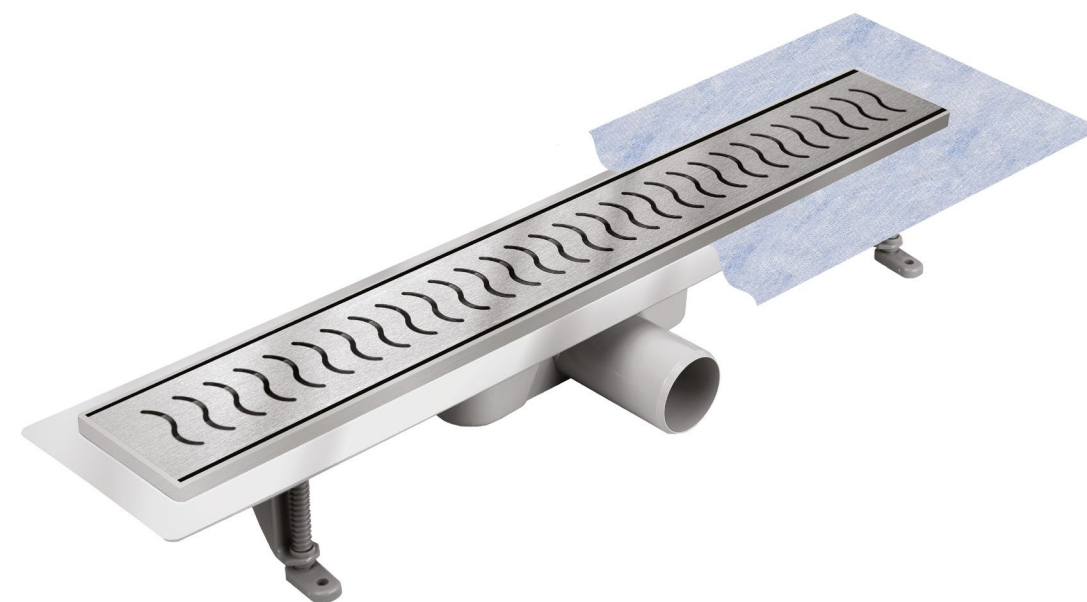

Odptyw onda

Shower drain onda

Index	Zestaw* / set*
RF50set	Odptyw z rusztem ONDA 50 cm / Drain with ONDA grate 50 cm
RF60set	Odptyw z rusztem ONDA 60 cm / Drain with ONDA grate 60 cm
RF70set	Odptyw z rusztem ONDA 70 cm / Drain with ONDA grate 70 cm
RF80set	Odptyw z rusztem ONDA 80 cm / Drain with ONDA grate 80 cm
RF90set	Odptyw z rusztem ONDA 90 cm / Drain with ONDA grate 90 cm
RF100set	Odptyw z rusztem ONDA 100 cm / Drain with ONDA grate 100 cm

PL

ⓘ Zestaw zawiera pełen komplet, który zalecany jest przez producenta do prawidłowego montażu.

W zestawie znajduje się: rynienka odpływowa z zamontowanym syfonem, ruszt, mankiety uszczelniające, regulowane nóżki montażowe.

EN

ⓘ The set contains a full set, which is recommended by the manufacturer for proper assembly.

The set includes: drain with installed siphon, grate, waterproof membrane, adjustable mounting legs.