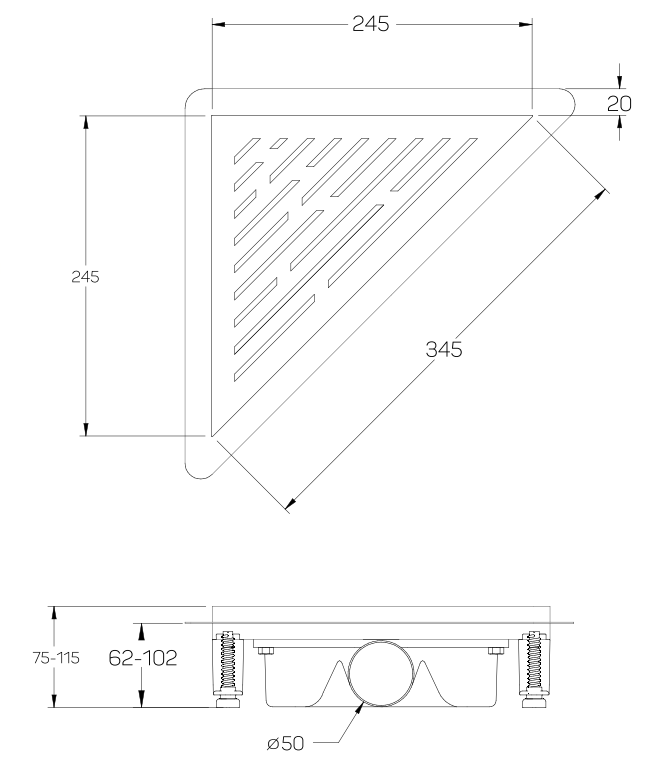

Index	Zestaw* / set*
Trigo	Odpiływ narożny RIGO / Corner drain RIGO

PL

ⓘ Zestaw zawiera pełen komplet, który zalecany jest przez producenta do prawidłowego montażu.

W zestawie znajduje się: rynienka odpływowa z zamontowanym syfonem, ruszt, mankiet uszczelniający, regulowane nóżki montażowe.

EN

ⓘ The set contains a full set, which is recommended by the manufacturer for proper assembly.

The set includes: drain with installed siphon, grate, waterproof membrane, adjustable mounting legs.