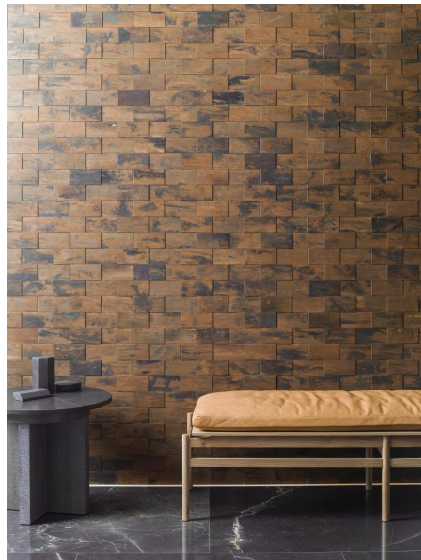

HABANA DARK PULIDO

Description	Format	Codes	Group	Pieces	m2	Kg
HABANA DARK PULIDO	60X30X1.5 cm 23 5/8"X11 13/16"X19/32"	100086382 L119294091	G-270	3 x Cj 132 x Pal	0.54 x Cj 23.76 x Pal	23.76 x Cj 1045.44 x Pal
HABANA DARK PULIDO	80X40X1.5 cm 31 1/2"X15 3/4"X19/32"	100086383 L108010481	G-275	1 x Cj 78 x Pal	0.32 x Cj 24.96 x Pal	14.05 x Cj 1095.74 x Pal
HABANA DARK PULIDO	60X60X1.5 cm 23 5/8"X23 5/8"X19/32"	100177669 L100200611	G-276	1 x Cj 40 x Pal	0.36 x Cj 14.4 x Pal	15.12 x Cj 604.8 x Pal

RECOMMENDED ADHESIVE: SUPER-ONE N GRIS