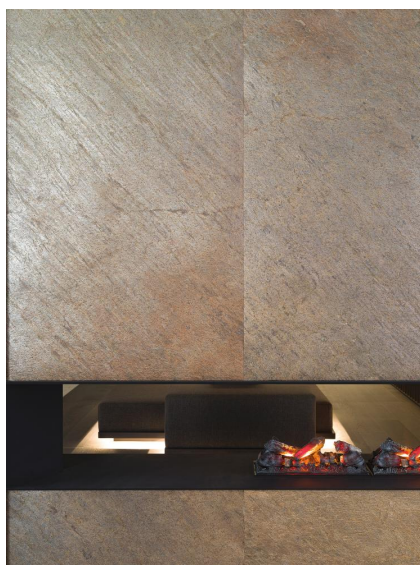

AIRSLATE BOMBAY

Description	Format	Codes	Group	Pieces	m2	Kg
AIRSLATE BOMBAY	250X120X0.2 cm 98 7/16"X47 1/4"X3/32"	100242667 L108052531	G-238	5 x Cj 125 x Pal	15 x Cj 375 x Pal	69.7 x Cj 1742.51 x Pal

RECOMMENDED ADHESIVE: POLITECH PREMIUM COMP. A+B